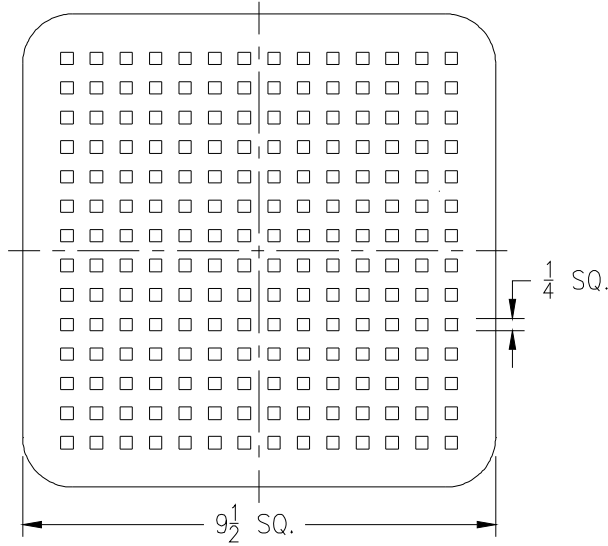

Z1900, 1901, 1902 & ZN1900, ZN1901, ZN1902
Replacement Grates & Covers

ZN1900, ZN1901, ZN1902 Suffix -HP (January 1998 - October 2003) Heel-Proof Grate				
Item No.	Please Check ✓	Grate Rim Thickness	Grate Open Area Sq. In.	Part Number
39		3/16	12	980104-1