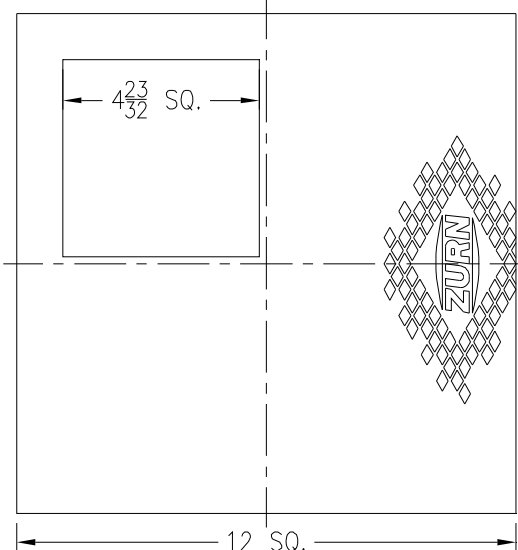

ZN1900, ZN1901, ZN1902				
Suffix -17 (October 2008 - Present)				
Three Quarter Solid Loose Set Cover				
Item No.	Please Check ✓	Cover Rim Thickness	Cover Open Area Sq. In.	Part Number
33		3/8	22	67421-003