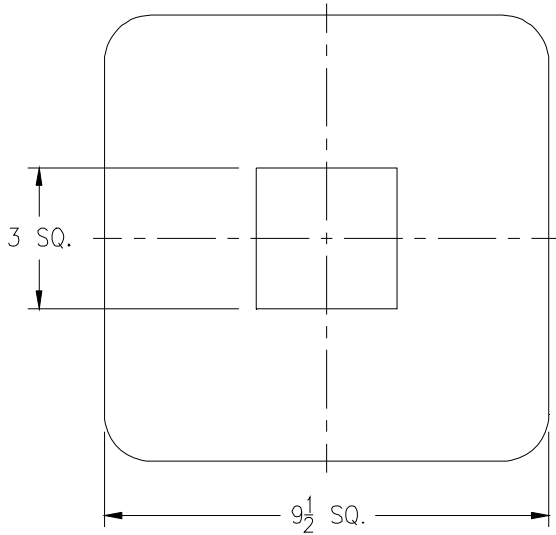

Z1900, 1901, 1902 & ZN1900, ZN1901, ZN1902 Replacement Grates & Covers

ZN1900, ZN1901, ZN1902 Suffix -18 (June 1966 - November 2003) Loose Set Cover w/ Square Center Opening				
Item No.	Please Check ✓	Cover Rim Thickness	Cover Open Area Sq. In.	Part Number
34		3/16	9	46894-007