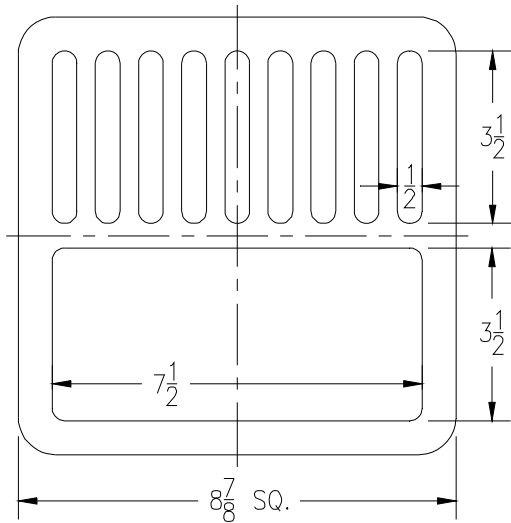

Z1900, Z1901, Z1902 Suffix -2 Half Grate				
Item No.	Please Check ✓	Grate Rim Thickness	Grate Open Area Sq. In.	Part Number
2		1/2	42	29601-003

Z1900, Z1901, Z1902 Suffix -3 Three Quarter Grate				
Item No.	Please Check ✓	Grate Rim Thickness	Grate Open Area Sq. In.	Part Number
3		1/2	36	29601-002