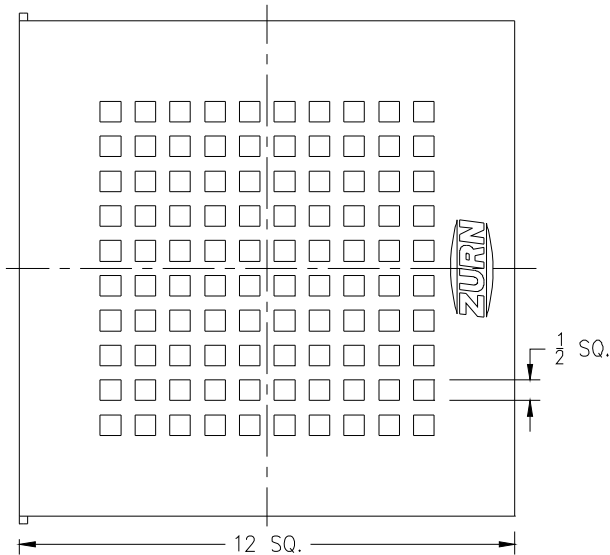

ZN1900, ZN1901, ZN1902
Suffix -19 (January 2003 - Present)
Full Hinged Grate

Item No.	Please Check ✓	Grate Rim Thickness	Grate Open Area Sq. In.	Part Number
38		3/8	25	66669-001