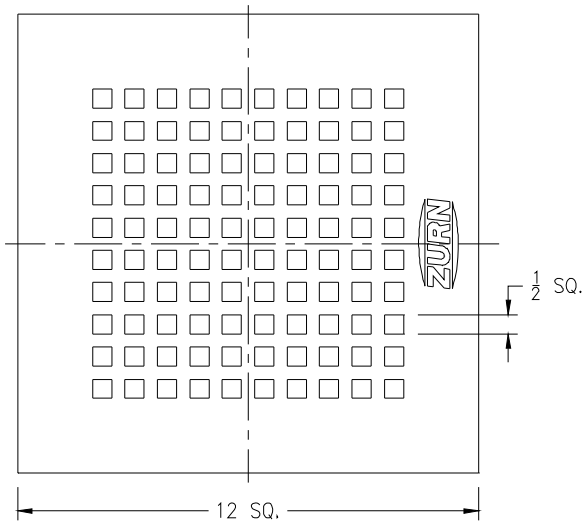

ZN1900, ZN1901, ZN1902
Full Grate (March 2003 - August 2008)

Item No.	Please Check ✓	Grate Rim Thickness	Grate Open Area Sq. In.	Part Number
10		3/8	25	67107-001