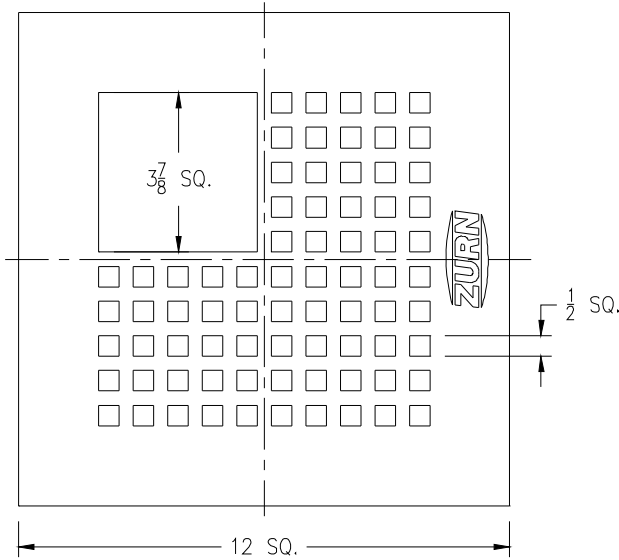

ZN1900, ZN1901, ZN1902 Suffix -3 (March 2003 - August 2008) Three Quarter Grate				
Item No.	Please Check ✓	Grate Rim Thickness	Grate Open Area Sq. In.	Part Number
16		3/8	34	67107-003