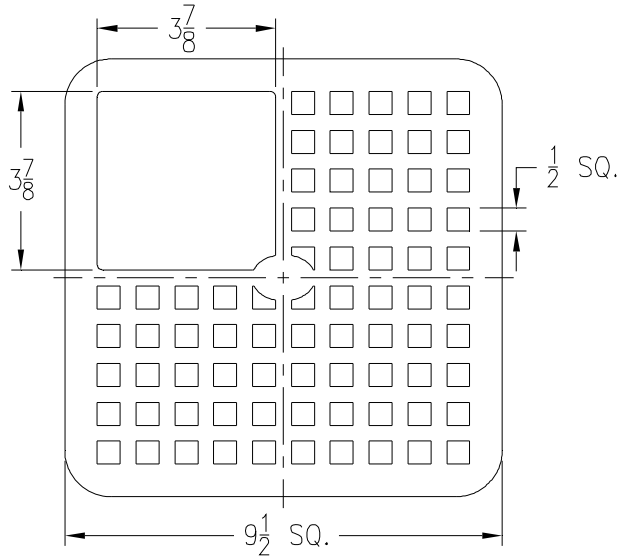

Z1900, 1901, 1902 & ZN1900, ZN1901, ZN1902 Replacement Grates & Covers

ZN1900, ZN1901, ZN1902 Suffix -3 (May 1970 - March 2003) Three Quarter Grate				
Item No.	Please Check ✓	Grate Rim Thickness	Grate Open Area Sq. In.	Part Number
15		7/32	33	51228-003