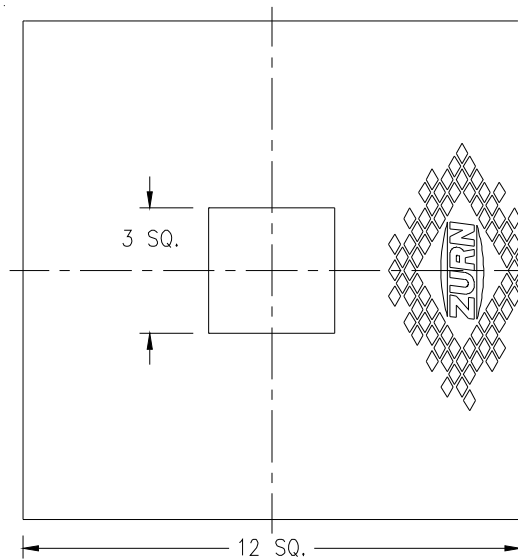

ZN1900, ZN1901, ZN1902 Suffix -18 (November 2003 - October 2008) Loose Set Cover w/ Square Center Opening				
Item No.	Please Check ✓	Cover Rim Thickness	Cover Open Area Sq. In.	Part Number
35		3/8	9	67421-007