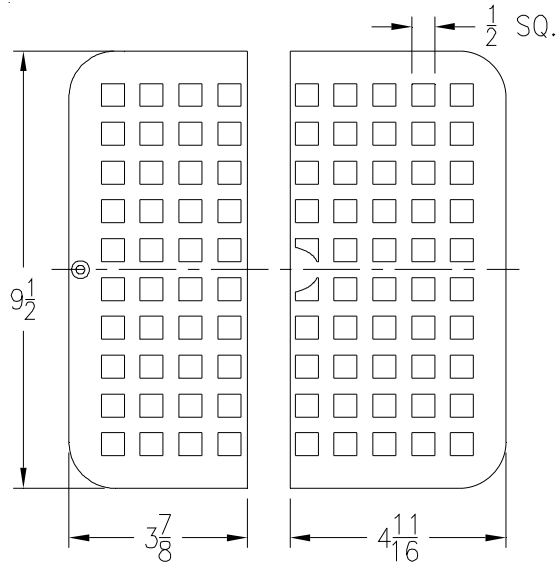

Z1900, 1901, 1902 & ZN1900, ZN1901, ZN1902 Replacement Grates & Covers

ZN1900, ZN1901, ZN1902
Suffix -9 (May 1970 - March 2003)
Angle Frame and Grate

Item No.	Please Check ✓	Grate Rim Thickness	Grate Open Area Sq. In.	Part Number
21		7/32	22	51228-009 & -010