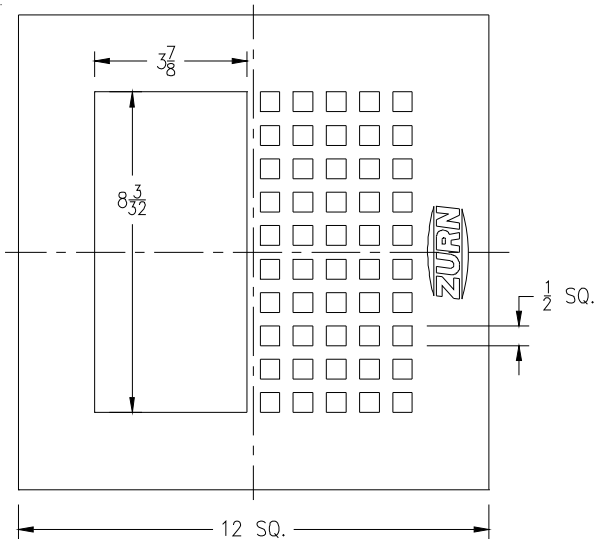

ZN1900, ZN1901, ZN1902
Suffix -2 (March 2003 - August 2008)
Half Grate

Item No.	Please Check ✓	Grate Rim Thickness	Grate Open Area Sq. In.	Part Number
13		3/8	44	67107-005