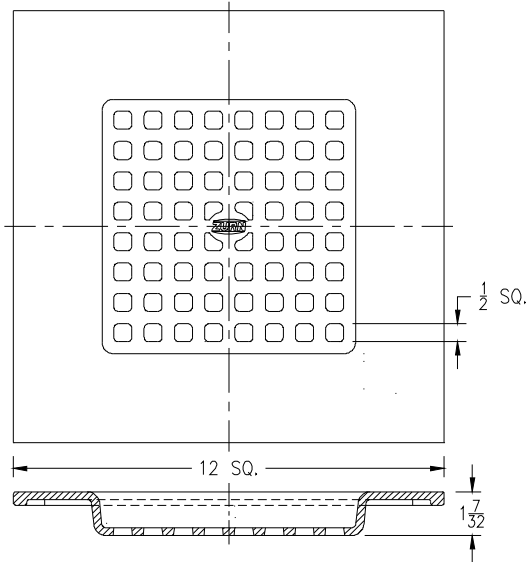

ZN1900, ZN1901, ZN1902
Suffix -12 (October 2003 - Present)
Depressed Aluminum Grate

Item No.	Please Check ✓	Grate Rim Thickness	Grate Open Area Sq. In.	Part Number
25		3/8	15	67414-001