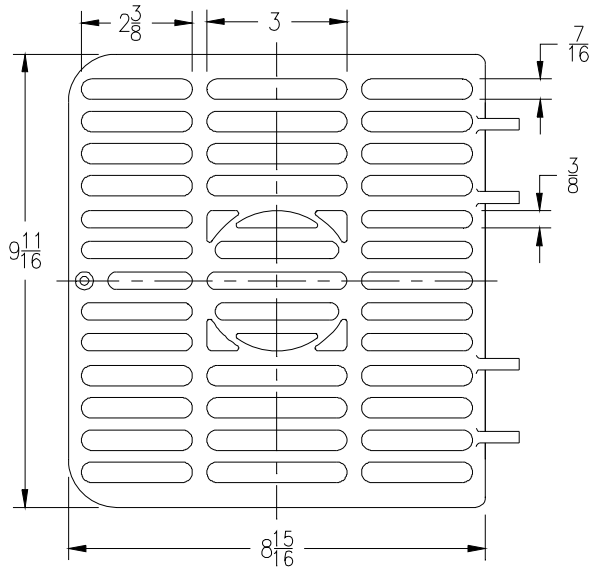

Z1900, 1901, 1902 & ZN1900, ZN1901, ZN1902 Replacement Grates & Covers

ZN1900, ZN1901, ZN1902
Suffix -19 (February 1961 - January 2003)
Full Hinged Grate

Item No.	Please Check ✓	Grate Rim Thickness	Grate Open Area Sq. In.	Part Number
37		5/32	40	33159-001