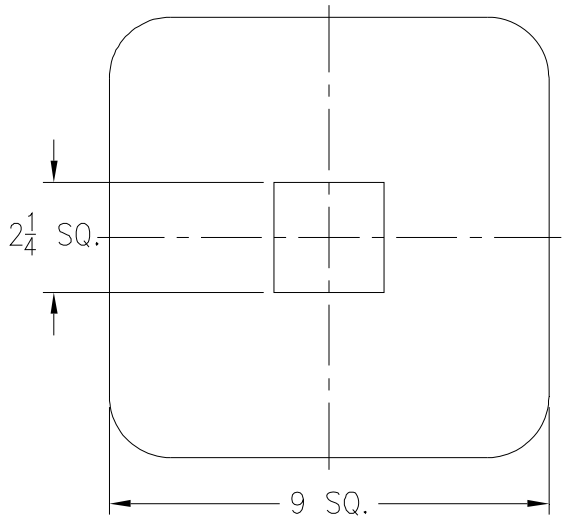

Z1900, Z1901, Z1902 Suffix -18 Loose Set Cover w/ Square Center Opening				
Item No.	Please Check ✓	Cover Rim Thickness	Cover Open Area Sq. In.	Part Number
8		3/16	5	54252-004