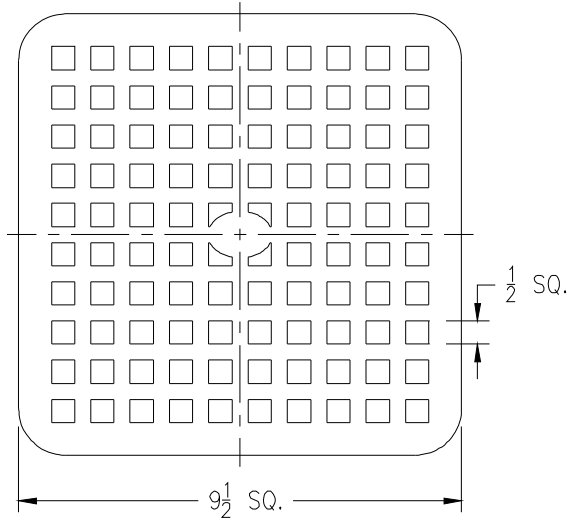

Z1900, Z1901, Z1902			
Suffix -15			
Solid Loose Set Cover			
Item No.	Please Check	Cover Rim Thickness	Part Number
5	✓	3/16	54252-001

Z1900, Z1901, Z1902				
Suffix -16				
Half Solid Loose Set Cover				
Item No.	Please Check	Cover Rim Thickness	Cover Open Area Sq. In.	Part Number
6	✓	3/16	26	54252-003

Z1900, 1901, 1902 & ZN1900, ZN1901, ZN1902
Replacement Grates & Covers

Z1900, Z1901, Z1902 Suffix -17 Three Quarter Solid Loose Set Cover				
Item No.	Please Check ✓	Cover Rim Thickness	Cover Open Area Sq. In.	Part Number
7		3/16	12	54252-002

Z1900, Z1901, Z1902 Suffix -18 Loose Set Cover w/ Square Center Opening				
Item No.	Please Check ✓	Cover Rim Thickness	Cover Open Area Sq. In.	Part Number
8		3/16	5	54252-004

Z1900, 1901, 1902 & ZN1900, ZN1901, ZN1902 Replacement Grates & Covers