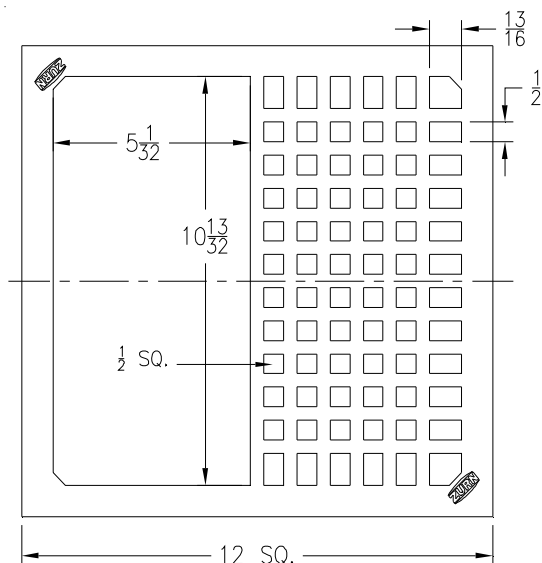

ZN1900, ZN1901, ZN1902
Suffix -2 (August 2008 - Present)
Half Grate

Item No.	Please Check ✓	Grate Rim Thickness	Grate Open Area Sq. In.	Part Number
14		3/8	74	67107-005