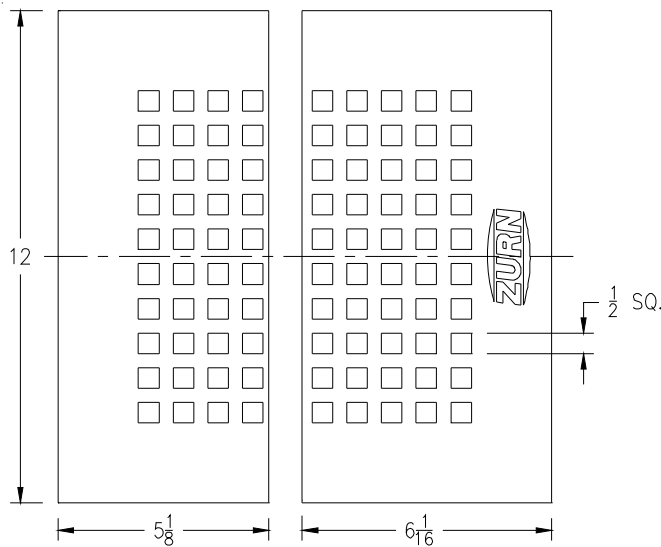

ZN1900, ZN1901, ZN1902
Suffix -9 (March 2003 - August 2008)
Angle Frame and Grate

Item No.	Please Check ✓	Grate Rim Thickness	Grate Open Area Sq. In.	Part Number
22		3/8	22	67107-010 & -012