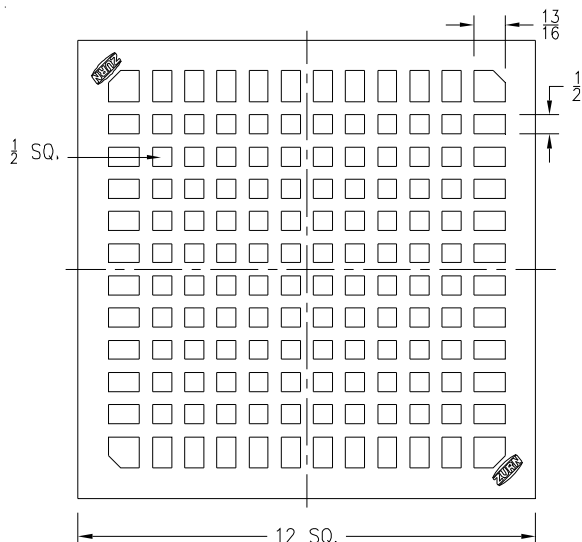

ZN1900, ZN1901, ZN1902
Full Grate (August 2008 - Present)

Item No.	Please Check ✓	Grate Rim Thickness	Grate Open Area Sq. In.	Part Number
11		3/8	44	67107-001