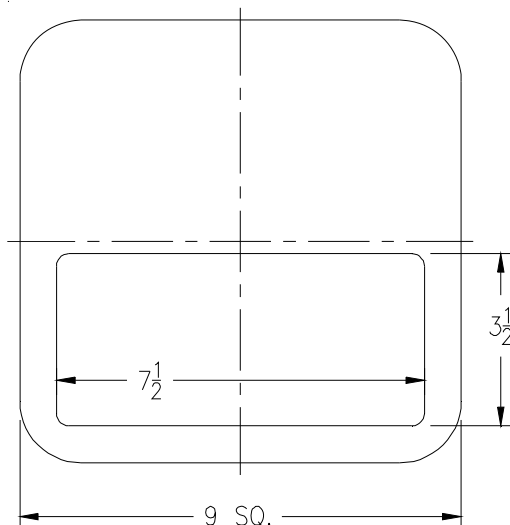

Z1900, Z1901, Z1902				
Suffix -16				
Half Solid Loose Set Cover				
Item No.	Please Check	Cover Rim Thickness	Cover Open Area Sq. In.	Part Number
6	✓	3/16	26	54252-003