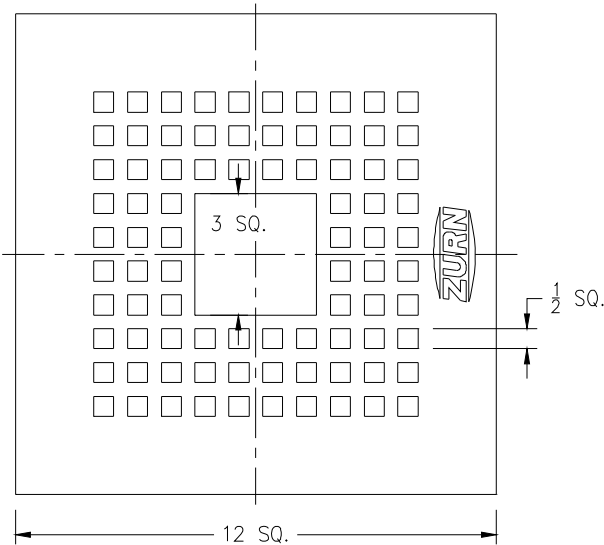

ZN1900, ZN1901, ZN1902				
Suffix -4 (March 2003 - August 2008)				
Full Grate w/ Square Center Opening				
Item No.	Please Check	Grate Rim Thickness	Grate Open Area Sq. In.	Part Number
19	✓	3/8	30	67107-007