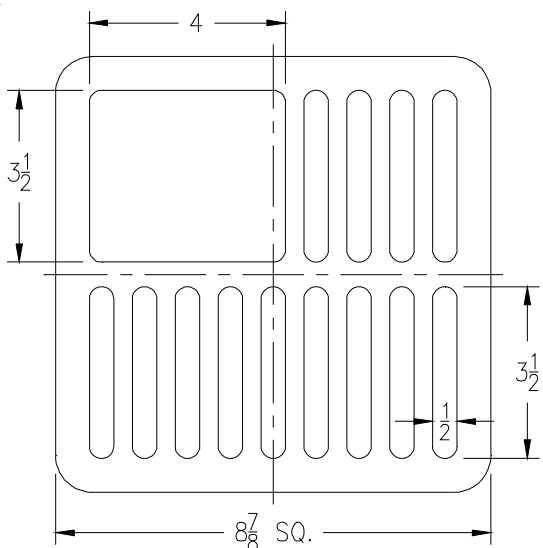

Z1900, Z1901, Z1902 Suffix -3 Three Quarter Grate				
Item No.	Please Check ✓	Grate Rim Thickness	Grate Open Area Sq. In.	Part Number
3		1/2	36	29601-002