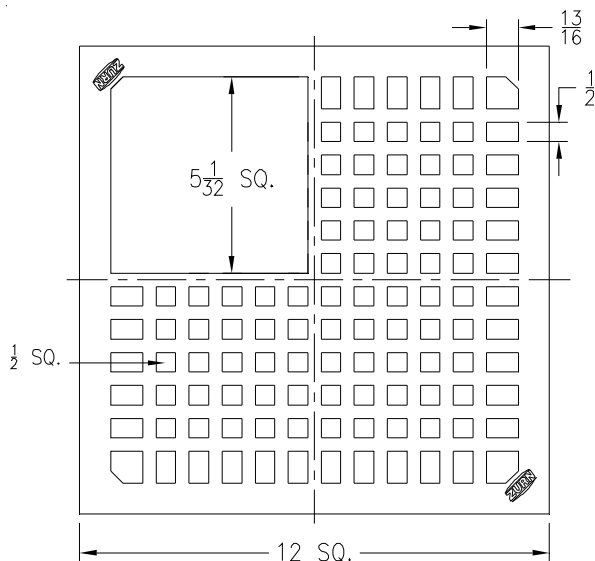

ZN1900, ZN1901, ZN1902 Suffix -3 (August 2008 - Present) Three Quarter Grate				
Item No.	Please Check ✓	Grate Rim Thickness	Grate Open Area Sq. In.	Part Number
17		3/8	58	67107-003