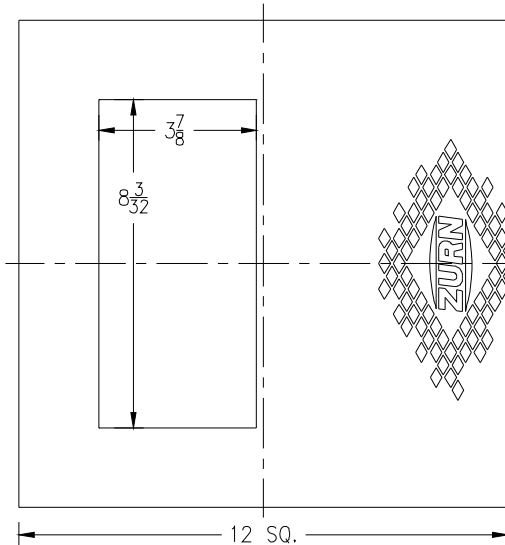

ZN1900, ZN1901, ZN1902 Suffix -16 (November 2003 - October 2008) Half Solid Loose Set Cover				
Item No.	Please Check ✓	Cover Rim Thickness	Cover Open Area Sq. In.	Part Number
29		3/8	31	67421-005