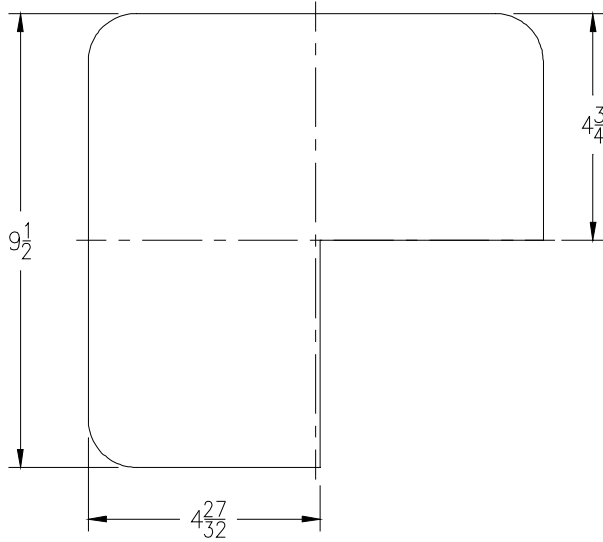

Z1900, 1901, 1902 & ZN1900, ZN1901, ZN1902 Replacement Grates & Covers

ZN1900, ZN1901, ZN1902				
Suffix -17 (June 1966 - November 2003)				
Three Quarter Solid Loose Set Cover				
Item No.	Please Check ✓	Cover Rim Thickness	Cover Open Area Sq. In.	Part Number
31		3/16	18	46894-005