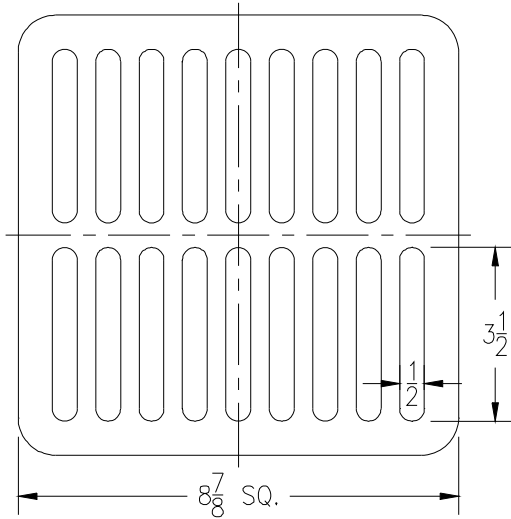

Z1900, 1901, 1902 & ZN1900, ZN1901, ZN1902

Replacement Grates & Covers

Z1900, Z1901, Z1902 Full Grate				
Item No.	Please Check ✓	Grate Rim Thickness	Grate Open Area Sq. In.	Part Number
1		1/2	31	29601-001