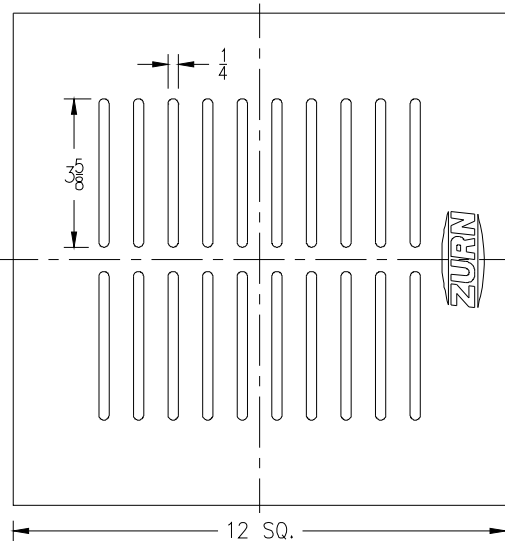

ZN1900, ZN1901, ZN1902 Suffix -HP (October 2003 - Present) Heel-Proof Grate				
Item No.	Please Check ✓	Grate Rim Thickness	Grate Open Area Sq. In.	Part Number
40		3/8	18	67416-001