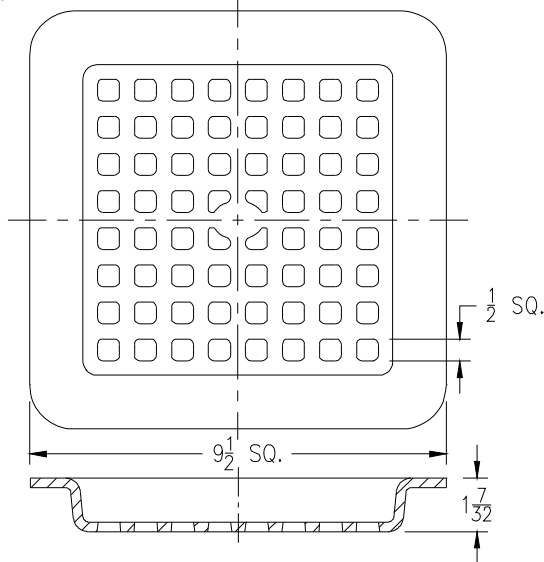

Z1900, 1901, 1902 & ZN1900, ZN1901, ZN1902
Replacement Grates & Covers

ZN1900, ZN1901, ZN1902
Suffix -12 (December 1972 - October 2003)
Depressed Aluminum Grate

Item No.	Please Check ✓	Grate Rim Thickness	Grate Open Area Sq. In.	Part Number
24		7/32	15	52060-001