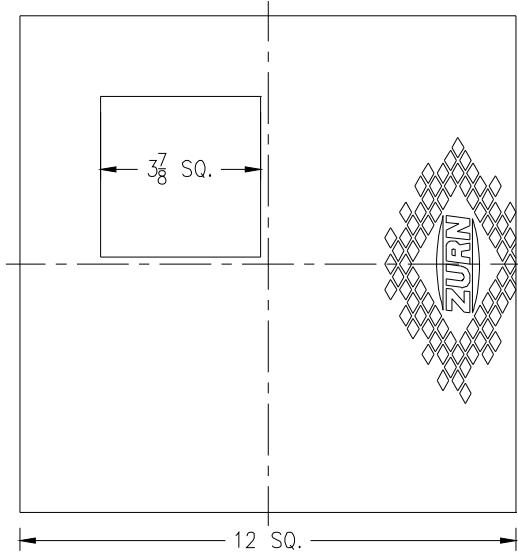

ZN1900, ZN1901, ZN1902				
Suffix -17 (November 2003 - October 2008)				
Three Quarter Solid Loose Set Cover				
Item No.	Please Check ✓	Cover Rim Thickness	Cover Open Area Sq. In.	Part Number
32		3/8	15	67421-003