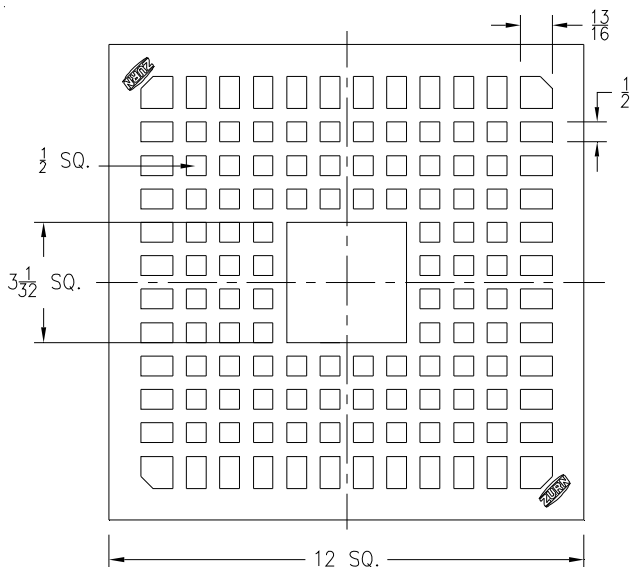

ZN1900, ZN1901, ZN1902				
Suffix -4 (August 2008 - Present)				
Full Grate w/ Square Center Opening				
Item No.	Please Check	Grate Rim Thickness	Grate Open Area Sq. In.	Part Number
20	✓	3/8	49	67107-007