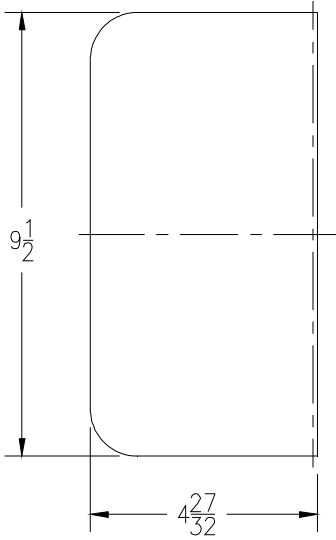

Z1900, 1901, 1902 & ZN1900, ZN1901, ZN1902 Replacement Grates & Covers

ZN1900, ZN1901, ZN1902 Suffix -16 (June 1966 - November 2003) Half Solid Loose Set Cover				
Item No.	Please Check ✓	Cover Rim Thickness	Cover Open Area Sq. In.	Part Number
28		3/16	35	46894-003