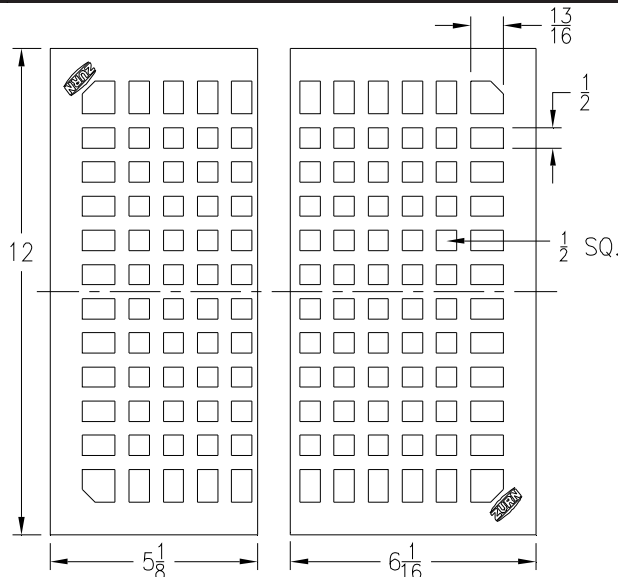

ZN1900, ZN1901, ZN1902
Suffix -9 (August 2008 - Present)
Angle Frame and Grate

Item No.	Please Check ✓	Grate Rim Thickness	Grate Open Area Sq. In.	Part Number
23		3/8	40	67107-010 & -012