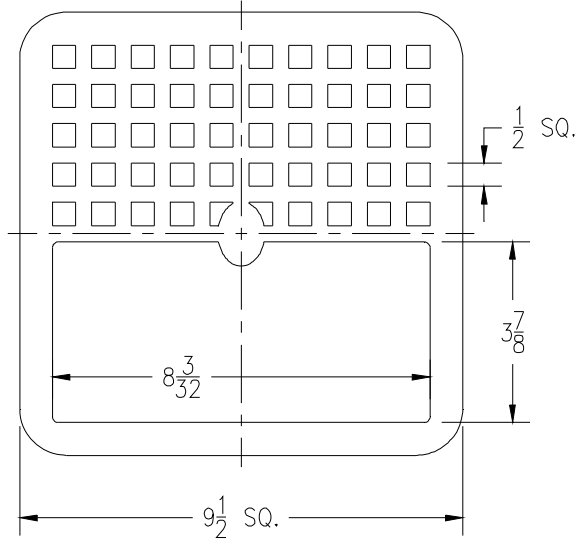

Z1900, 1901, 1902 & ZN1900, ZN1901, ZN1902 Replacement Grates & Covers

ZN1900, ZN1901, ZN1902
Suffix -2 (May 1970 - March 2003)
Half Grate

Item No.	Please Check ✓	Grate Rim Thickness	Grate Open Area Sq. In.	Part Number
12		7/32	42	51228-005