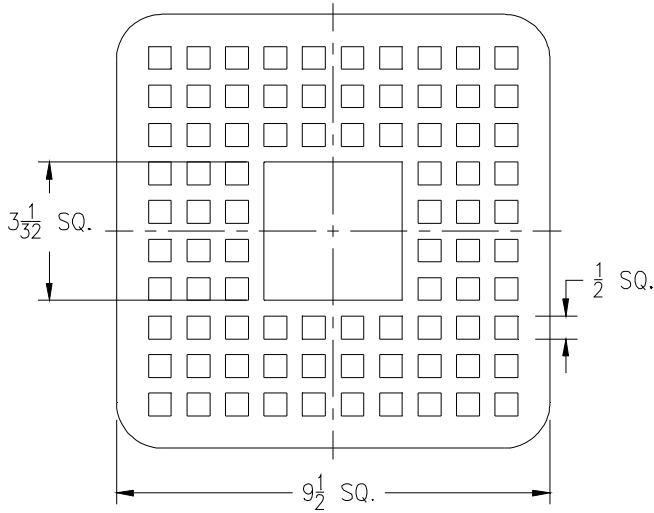

Z1900, 1901, 1902 & ZN1900, ZN1901, ZN1902

Replacement Grates & Covers

ZN1900, ZN1901, ZN1902				
Suffix -4 (May 1970 - March 2003)				
Full Grate w/ Square Center Opening				
Item No.	Please Check	Grate Rim Thickness	Grate Open Area Sq. In.	Part Number
18	✓	7/32	30	51228-007