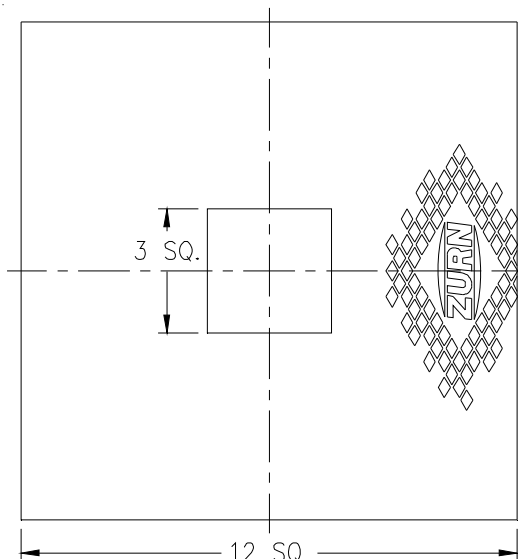

ZN1900, ZN1901, ZN1902 Suffix -18 (October 2008 - Present) Loose Set Cover w/ Square Center Opening				
Item No.	Please Check ✓	Cover Rim Thickness	Cover Open Area Sq. In.	Part Number
36		3/8	9	67421-007