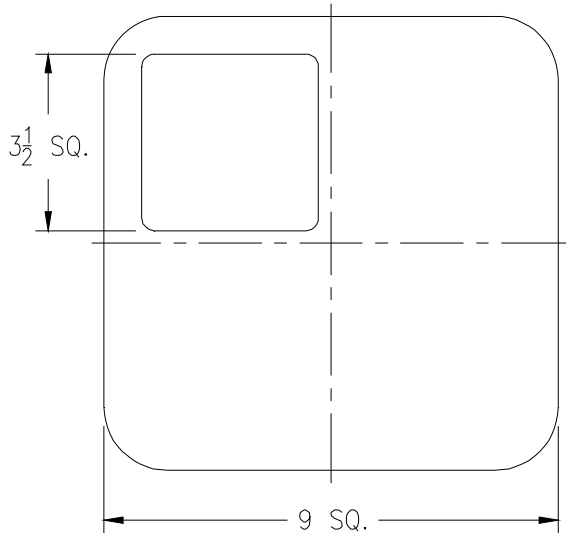

Z1900, 1901, 1902 & ZN1900, ZN1901, ZN1902
Replacement Grates & Covers

Z1900, Z1901, Z1902 Suffix -17 Three Quarter Solid Loose Set Cover				
Item No.	Please Check ✓	Cover Rim Thickness	Cover Open Area Sq. In.	Part Number
7		3/16	12	54252-002