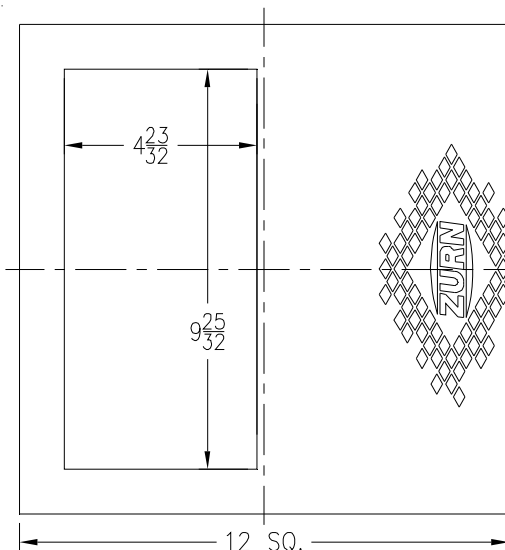

ZN1900, ZN1901, ZN1902 Suffix -16 (October 2008 - Present) Half Solid Loose Set Cover				
Item No.	Please Check ✓	Cover Rim Thickness	Cover Open Area Sq. In.	Part Number
30		3/8	46	67421-005